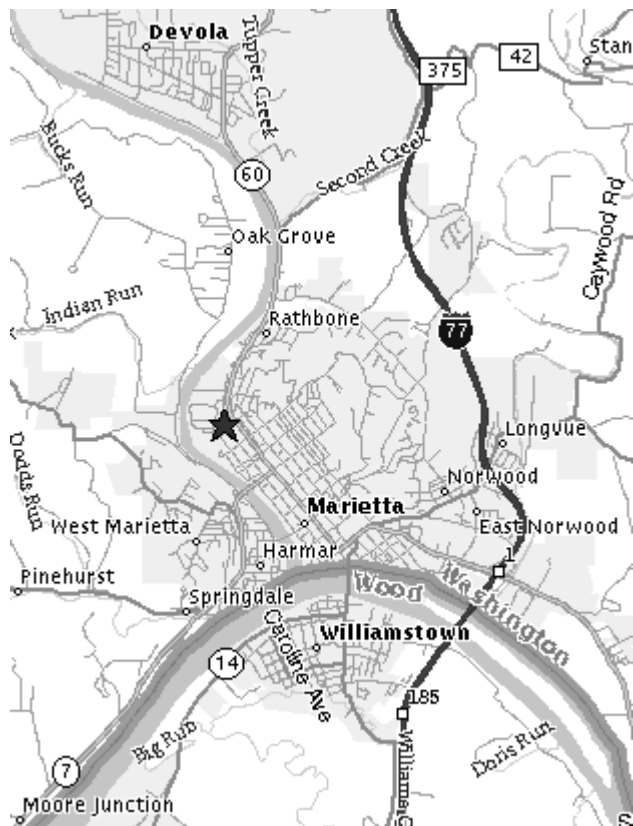

Washington County Fairgrounds

922 Front St., Marietta, OH 45750
740-373-1347

From North:

1. Take I-77 south to Exit 6 (SR 821). Turn right to go south
2. Follow SR 821 to the stoplight and go left (south on SR 60)
3. After 2nd stoplight, look to the right (down the hill) and see the fairgrounds

From West:

1. Take SR 7 North to Marietta
2. Cross the Muskingum River and take a left at the 1st stoplight (Second St.)
3. Drive straight into the fairgrounds

©2004 MapQuest.com, Inc.; ©2004 GDT, Inc.

If you have any questions,
please call the
Washington County Extension Office
202 Davis Ave.
Marietta, OH 45750
at 740-376-7431
www.washington.osu.edu