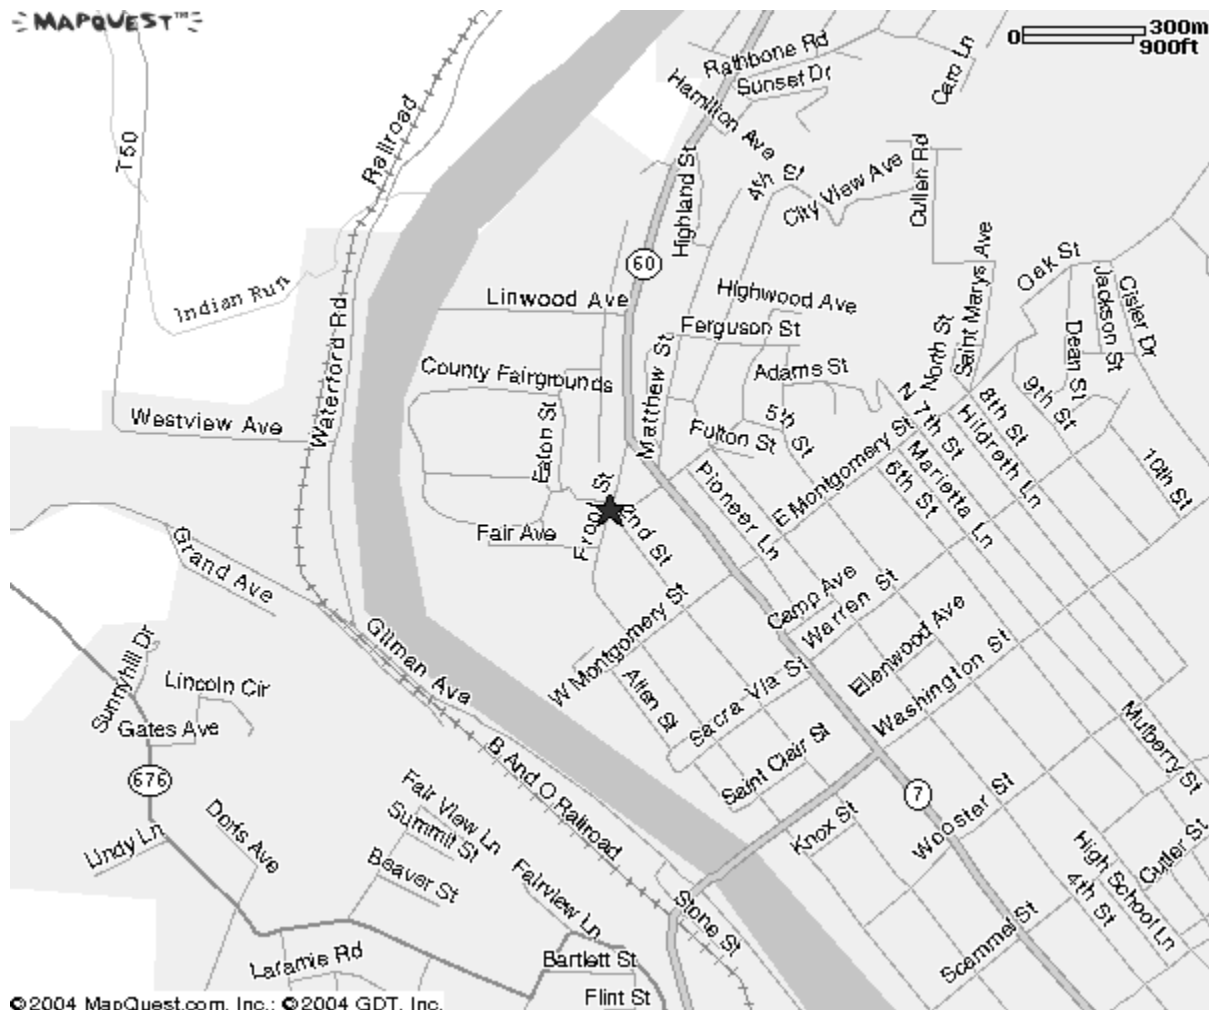

Washington County Fairgrounds

922 Front St., Marietta, OH 45750
740-373-1347

From North:

1. Take I-77 south to Exit 6 (SR 821). Turn right to go south
2. Follow SR 821 to the stoplight and go left (south on SR 60)
3. After 2nd stoplight, look to the right (down the hill) and see the fairgrounds

From West:

1. Take SR 7 North to Marietta
2. Cross the Muskingum River and take a left at the 1st stoplight (Second St.)
3. Drive straight into the fairgrounds

©2004 MapQuest.com, Inc.; ©2004 GDT, Inc.

If you have any questions,
please call the
Washington County Extension Office
202 Davis Ave.
Marietta, OH 45750
at 740-376-7431
www.washington.osu.edu